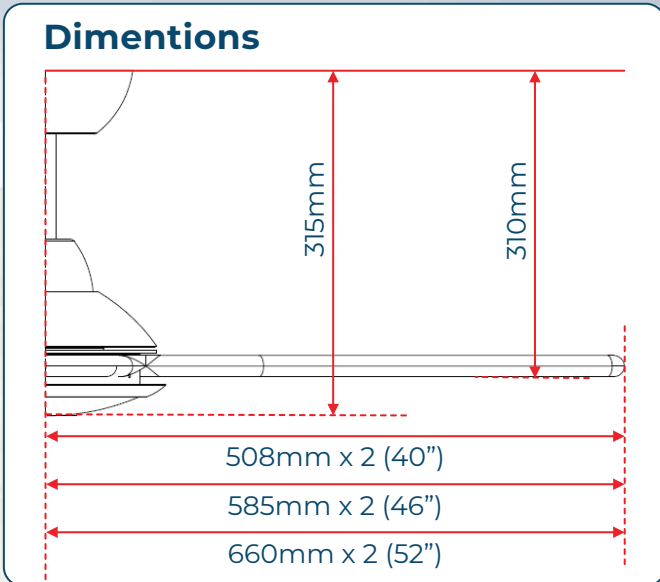

- 6 Speeds Selection
- Reverse & Forward Feature
- Sleep Timer
- Natural Wind Mode

Fanztec

Airstream

SPECIFICATION

Fan Size	: 40"/ 46"/ 52"
Motor	: DC Motor
Colour Range	: Matt White / Matt Black / ORK Wood
No of Blades	: 3 Blades
Blade Material	: ABS
Speed	: 6 Selections
Remote Control	: Radio Frequency
Timer	: 1 hr/ 2 hr/ 4 hr/ 8 hr
Reversal	: Yes