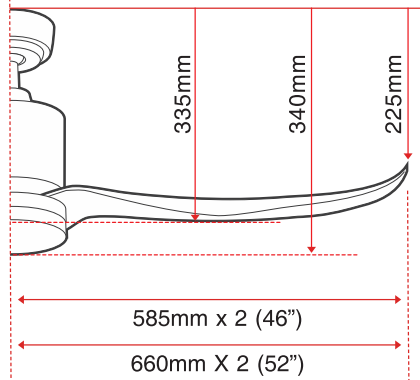

Specifications

Model No.	FT-TWS-1 (46")	FT-TWS-1 (52")
Description	Energy Saving DC Ceiling Fan	Energy Saving DC Ceiling Fan
Motor	DC Brushless Motor	DC Brushless Motor
Colour Range	Rosewood/ Pinewood/ Graywood	Rosewood/ Pinewood/ Graywood
No of Blades	Interchangeable 2, 3 or 4 Blades	Interchangeable 2, 3 or 4 Blades
Blade Material	ABS	ABS
Speed	6 Selections	6 Selections
Remote Control	Radio Frequency (433.9MHz)	Radio Frequency (433.9MHz)
Timer	1 hr / 3 hrs	1 hr / 3 hrs
Reversal	YES	YES
LED Light	YES / NO	YES / NO
LED Light Kit	3 in 1 (Warm / Cool / White)	3 in 1 (Warm / Cool / White)
Fan Watts	35W	35W
Light Watts	24W	24W
RPM	Low 130, High 240	Low 130, High 240
Gross Weight	7.4 kg	7.9 kg
Packaging Dimension (L x W x H)	676mm x 245mm x 310mm	676mm x 245mm x 310mm
Country of Origin	Made In Taiwan	Made In Taiwan

Dimensions

Dealer: