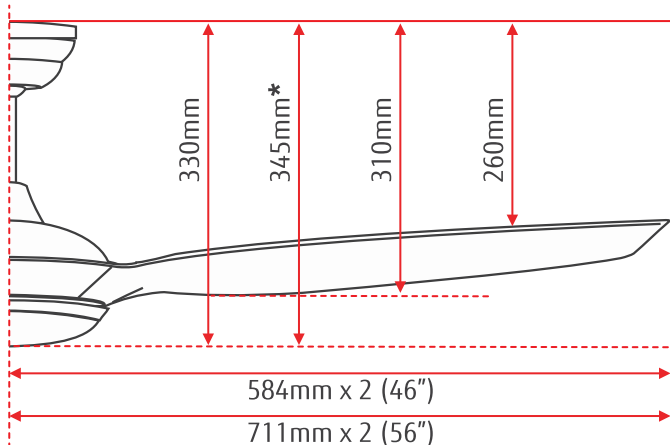

Dimensions

* With LED Light (Optional)

200227-12

200229-12

Dealer:

Notice: Fanztec is committed to continuously improving its products, to ensure the highest quality and reliability standards to meet local regulations and market requirements. All features and specifications subject to change without prior notice. The colours may be different from the actual colours because the catalogue is printed matter.

WINFINITY ELECTRIC PTE LTD

19 Greenwich Drive, #03-00 Kerry Logistics Centre-Tampines, Singapore 534021
Tel: 6844 2220 Fax: 6844 2221 www.fanztec.com.sg