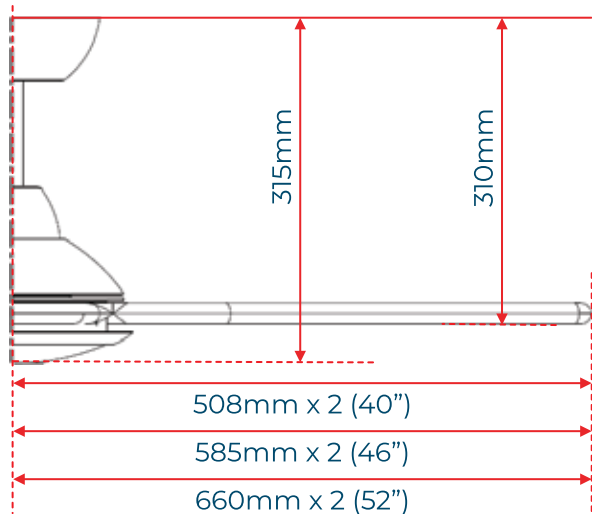

Dimensions

Notice:

Fanztec is committed to continuously improving its products, to ensure the highest quality and reliability standards to meet local regulations and market requirements. All features and specifications subject to change without prior notice. The colours may be different from the actual colours because the catalogue is printed matter.

Dealer:

201118-12

WINFINITY ELECTRIC PTE LTD

19 Greenwich Drive, #03-00 Kerry Logistics Centre-Tampines, Singapore 534021
Tel: 6844 2220 Fax: 6844 2221 www.fanztec.com.sg