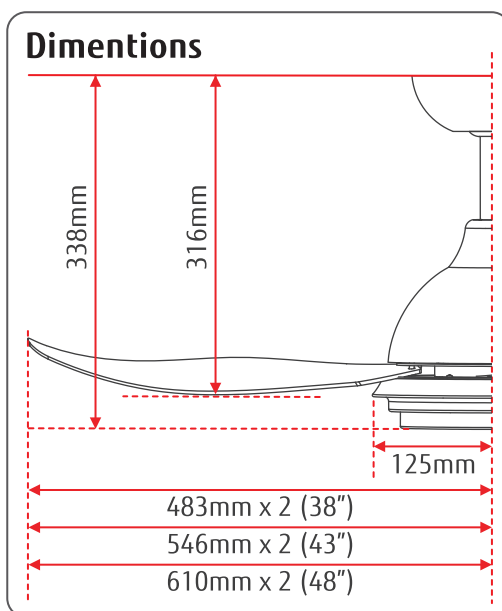

GLIDE 2

38" / 43" / 48" ABS Ceiling Fan

- 3 Blades

Energy Saving

- DC Motor
- 3 in 1 LED Light with Adjustable 4 Stage Dimmer

RF Remote Control

- 6 Speed Selections
- Reverse & Forward Feature
- Sleep Mode

SPECIFICATION

Fan Size	: 38" / 43" / 48"
Motor	: DC Motor
Colour Range	: Matt Black/ Matt White/ Wood
No of Blades	: 3 Blades
Blade Material	: ABS
Speed	: 6 Selections
Remote Control	: Radio Frequency
Sleep Mode	: Yes
Reversal	: Yes
LED Light Kit	: 3 in 1 LED Lights (Warm/ Daylight/ Cool)
Fan Watts	: 35W
Light Watts	: 25W