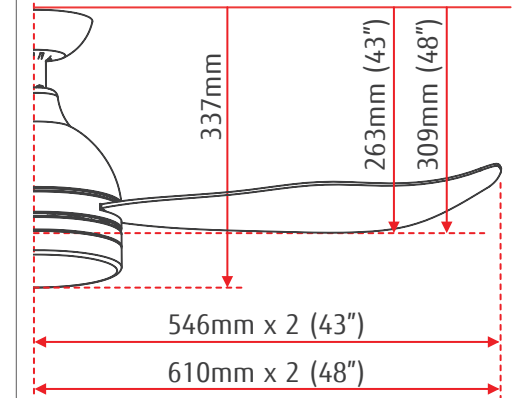

* Reverse & Forward Feature

* Sleep Mode

Specification

Fan Size : 43" / 48"

Motor : DC Motor

Colour Range : Matt Black / Orbit Brown / Stainless Steel

No of Blades : 3 Blades

Blade Material : ABS

Speed : 6 Selections

Remote Control : Radio Frequency

Sleep Mode : Yes

Reversal : Yes

LED Light Kit : 3 in 1 LED Lights (Warm / Daylight / Cool)

Fan Watts : 42W

Light Watts : 25W

Dimensions