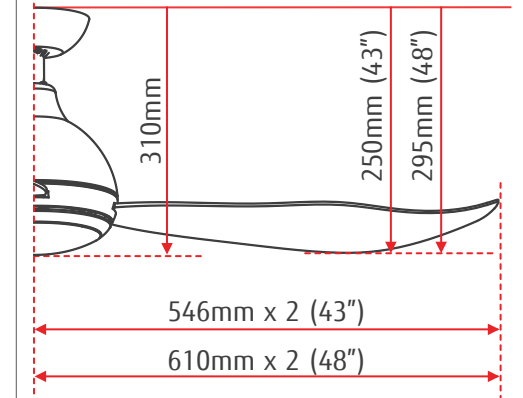

FLOW

Crystal
SERIES

43" / 48" Ceiling Fan

* 3 Blades

High Air Delivery

Energy Saving

* DC Motor

* 3 in 1 LED Lights (Warm / Daylight / Cool)

* LED Adjustable Brightness with Dimmer

RF Remote Control

* 6 Speed Selections

* Reverse & Forward Feature

* Sleep Mode

Specification

Fan Size : 43" / 48"

Motor : DC Motor

Colour Range : Orbit Brown / Matt Black / Matt White

No of Blades : 3 Blades

Blade Material : ABS

Speed : 6 Selections

Remote Control : Radio Frequency

Sleep Mode : Yes

Reversal : Yes

LED Light Kit : 3 in 1 LED Lights (Warm / Daylight / Cool)

Fan Watts : 42W

Light Watts : 25W

Dimensions

Dealer:

Crystal
SERIES

WINFINITY ELECTRIC PTE. LTD.

19 Greenwich Drive, #03-00 Kerry Logistics Centre-Tampines, Singapore 534021 Tel: 6844 2220 Fax: 6844 2221 www.fanztec.com.sg

Notice: Fanztec is committed to continuously improving its products, to ensure the highest quality and reliability standards to meet local regulations and market requirements. All features and specifications subject to change without prior notice.